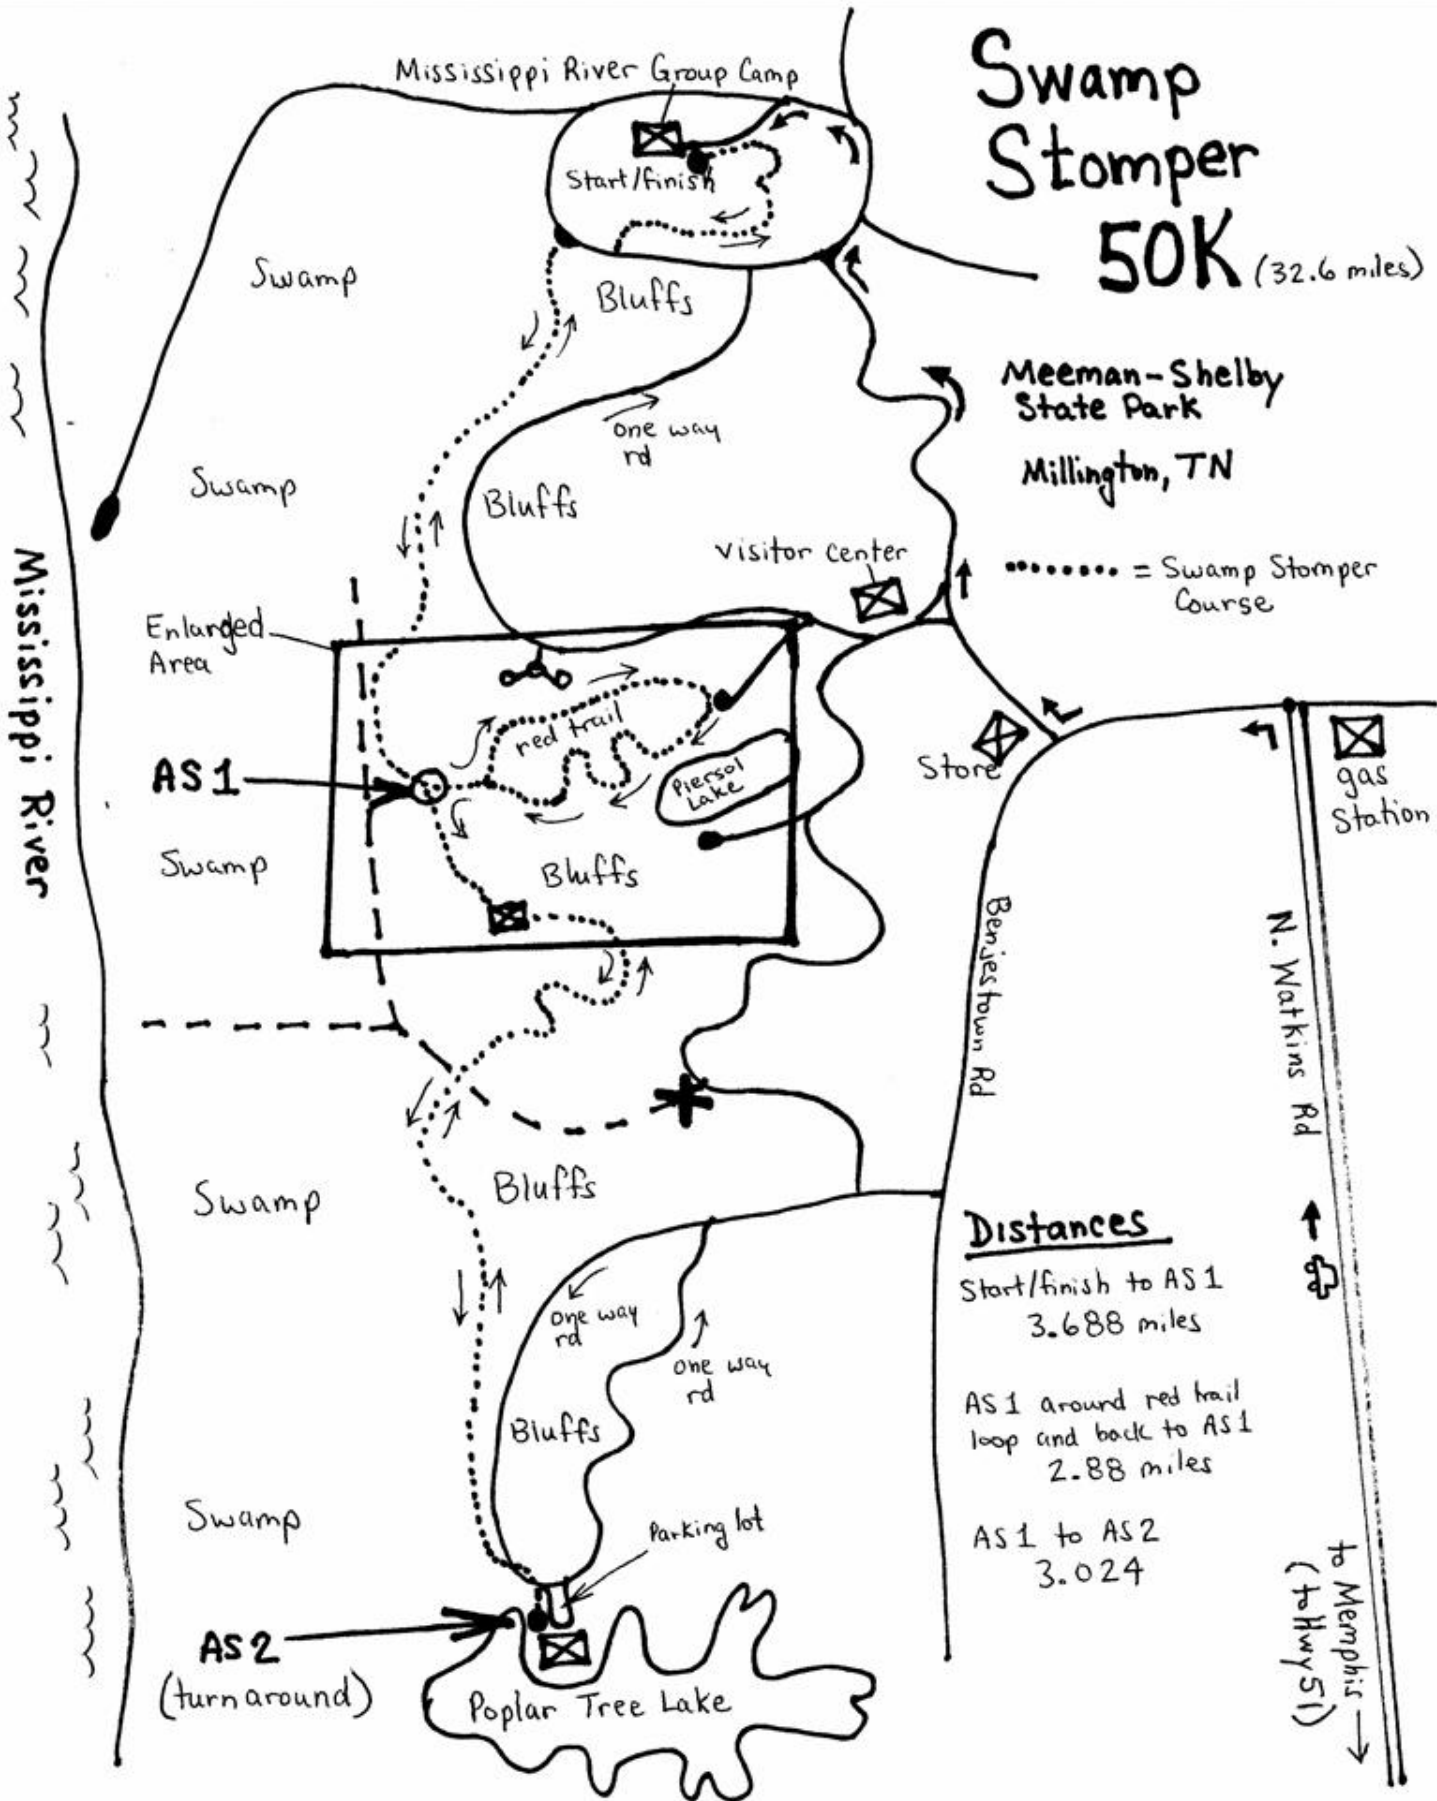

Swamp Stomper 50K (32.6 miles)

Distances

- Start/finish to AS1
3.688 miles
- AS1 around red trail loop and back to AS1
2.88 miles
- AS1 to AS2
3.024

to Memphis
(to Hwy 51)